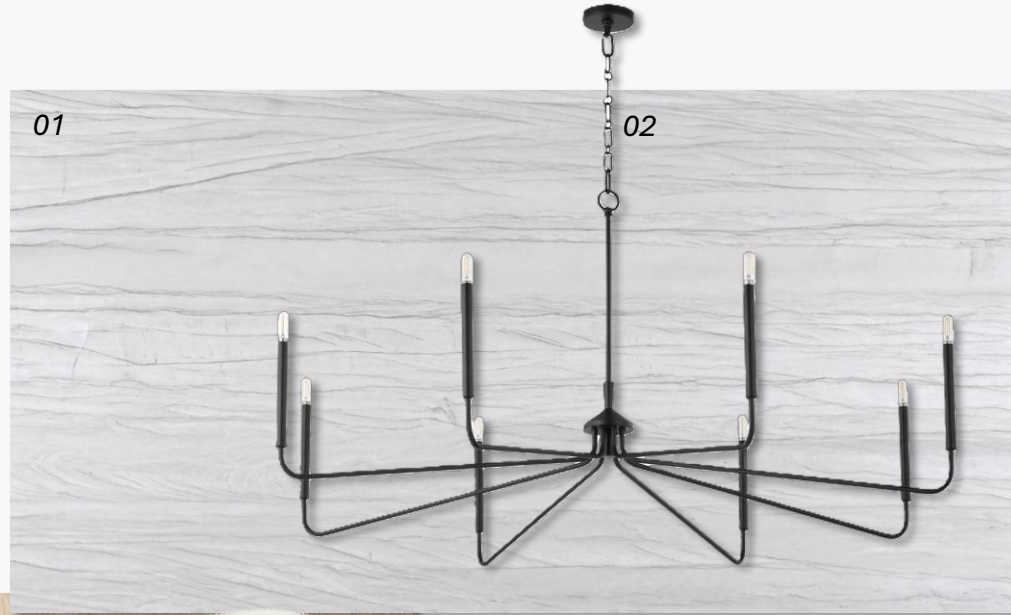

10226 Coppedge *Living, Dining*

- 01 WHITE SILK BRAZILLIAN QUARTZITE
  on the dining bar countertop
- 02 BLACK SOFT MODERN CHANDELIERS
  above the living and dining areas
- 03 HERITAGE BRASS PICTURE LIGHTS
  in the living and dining room arches
- 04 CLASSIC HONEY BRONZE HARDWARE
  at the kitchen bar cabinetry
- 05 WHITE OAK ELEMENTS THROUGHOUT
  on the flooring, dining bar cabinets, and ceiling beams
- 06 ANTIQUE MIRROR
  as the dining built in backsplash
- 07 CREAMY WHITE PAINTED WALLS
  throughout the space
- 08 CARERRA MARBLE MANTLE
  surrounding the fireplace
- 09 CEILING BEAM CONCEPT
  in white oak