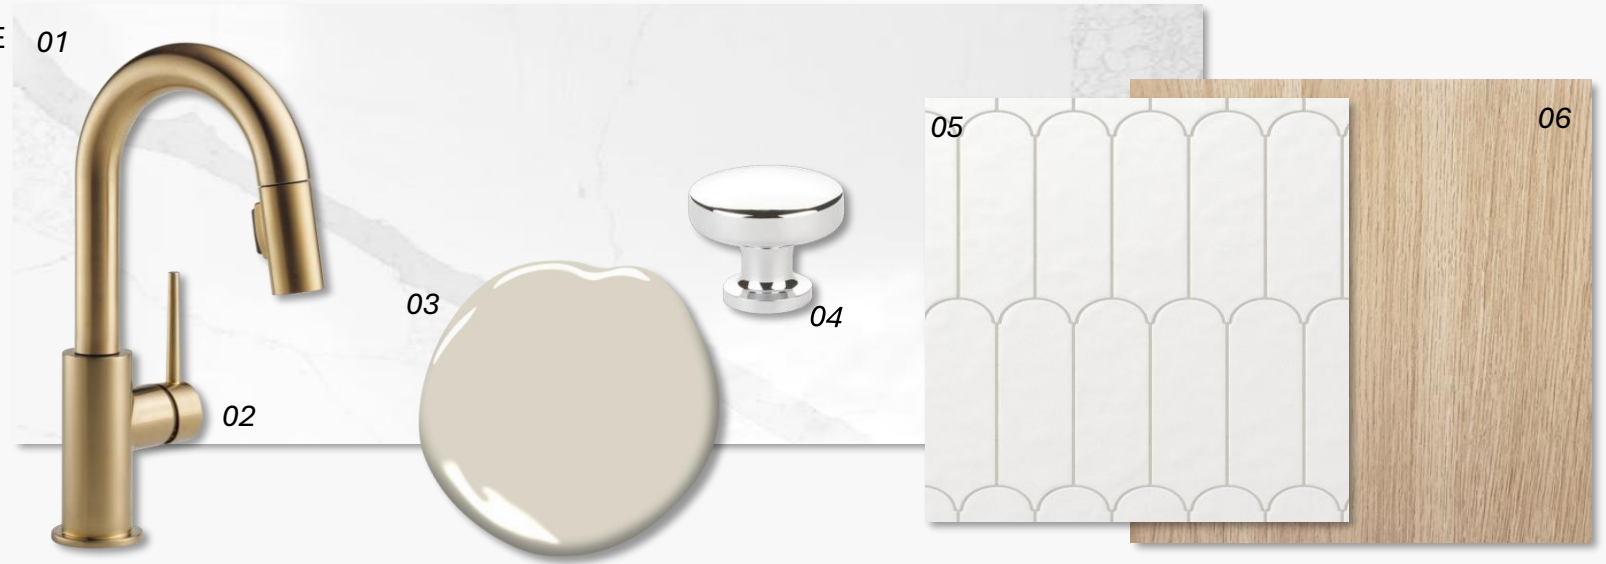

## 10226 Coppedge Bath 5

- 01 CALACATTA PICASSO QUARTZ  
as the vanity countertop
- 02 CLASSIC TWO-HANDLE VANITY FAUCET  
in polished chrome
- 03 BRASS ARCHED MIRROR  
above the vanity
- 04 FIVE-SETTING SHOWERHEAD WITH TUB FILLER  
in polished chrome
- 05 SPANISH ARTISINAL BLANC TILES  
on shower/tub surround
- 06 LIMESTONE-INSPIRED PORCELAIN TILE  
on the bathroom floor
- 07 CREAMY WHITE PAINTED CABINETRY  
at the vanity and above the commode
- 08 CLASSIC HARDWARE AND BATH ACCESSORIES  
in polished chrome

## 6943 Coronado *Game Room*

**01 CALACATTA LUX QUARTZ**

on the countertop

**02 PULL DOWN FAUCET IN CHAMPAGNE BRONZE**

with stainless steel single basin sink

**03 LIGHT GRIEGE PAINT**

on the cabinets

**04 CLASSIC CABINET PULLS**

in polished chrome

**05 WHITE FISHSCALE TILE**

up the backsplash

**06 WHITE OAK SHELVES**

between the bar upper cabinets