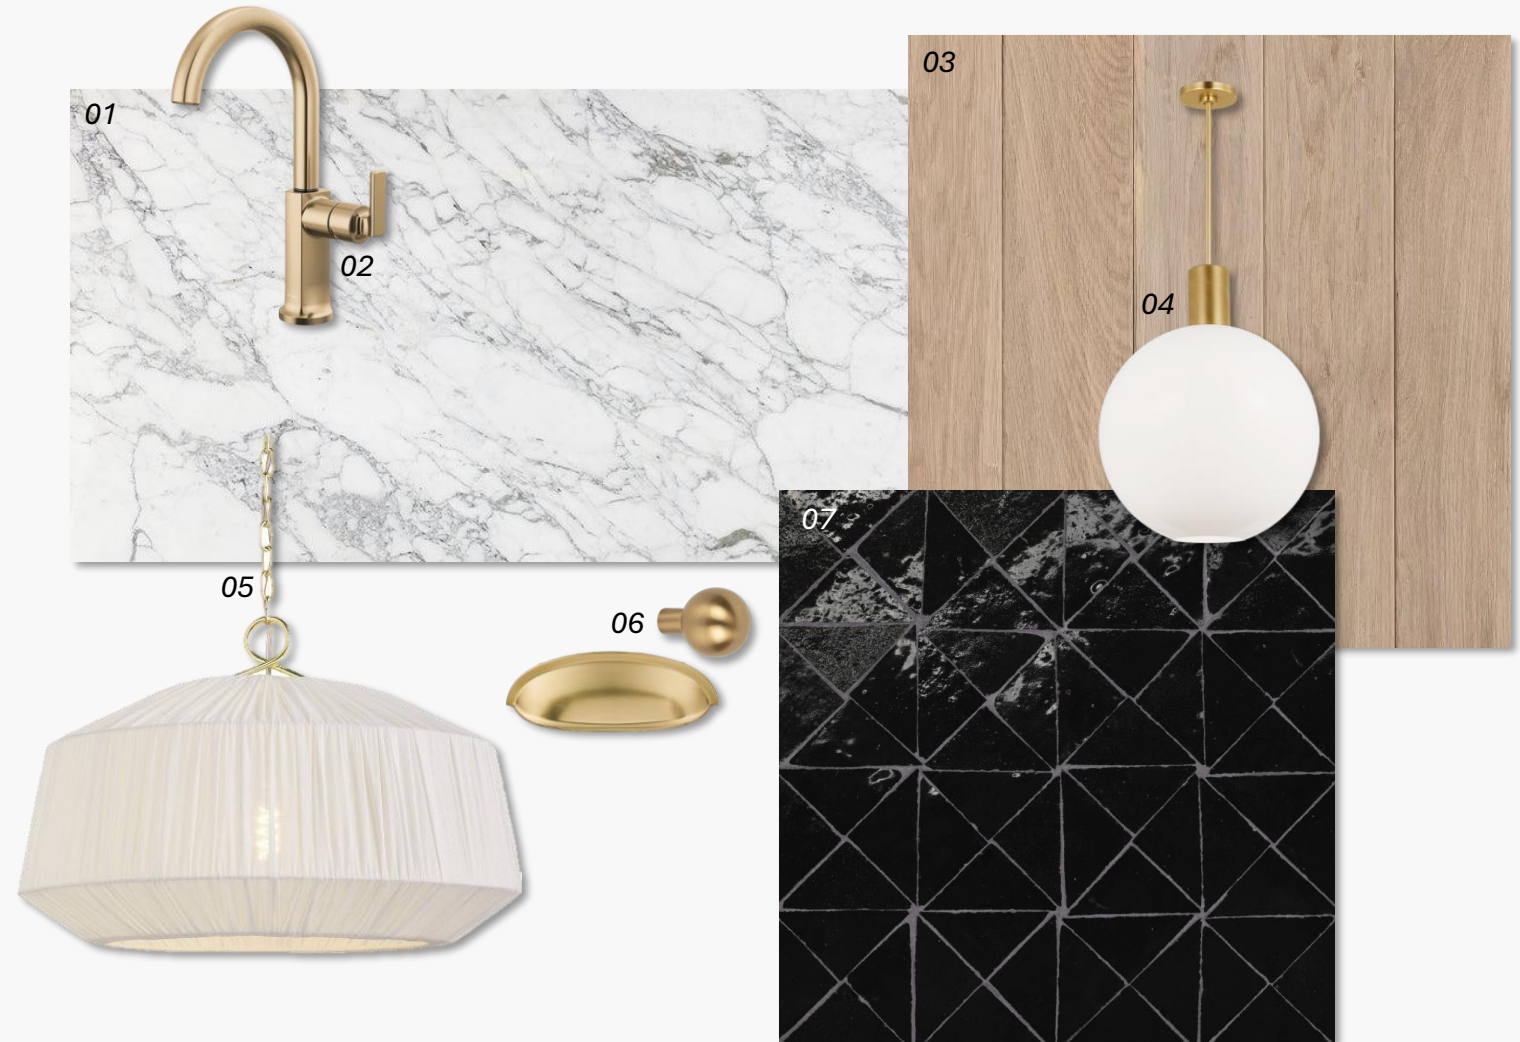

10226 Coppedge Coffee Bar, Primary Closet

- 01 CALACATTA WHITE MARBLE
  as the coffee bar countertop
- 02 ARC BAR FAUCET IN LUXE GOLD
  for coffee machine filling
- 03 STAINED WHITE OAK SHIPLAP SLATS
  above the bar with a white oak shelf
- 04 SATIN BRASS MILK GLASS GLOBE PENDANT
  over the coffee bar
- 05 DELICATE LINEN-SHADE PENDANT
  above the primary closet island
- 06 HONEY BRONZE CABINET HARDWARE
  at the coffee bar and closet island drawers
- 07 GLOSSY MOROCCAN ZELLIGE TILE
  up the coffee bar backsplash